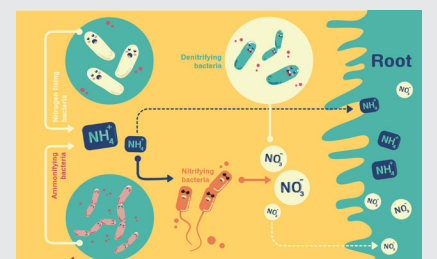

COOLING TOWER WATER TREATMENT CHEMICALS

CLOSED LOOP WATER TREATMENT CHEMICALS

REVERSE OSMOSIS WATER TREATMENT CHEMICALS

WATER PRETREATMENT CHEMICALS

WASTEWATER TREATMENT CHEMICALS

PROFLOC

PRODUCT GROUP

TOGETHER, WE CAN FIND THE
BEST SOLUTION FOR YOU.

COAGULANTS

FLOCCULANTS

ADSORBENTS

ODOR REMOVAL AGENTS

NITROGEN REMOVAL AGENTS

MINING CHEMICALS

PRMINE
PRODUCT GROUP

WE CHANGE THE CHEMISTRY,
NOT THE WATER